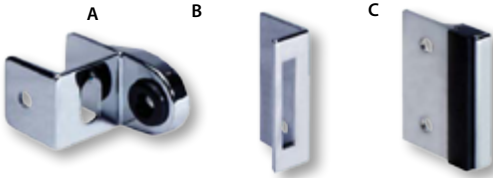

## Heavy-Duty Surface Mount Square Hinge Set

Part #	Description	Catalog	PROMO
TP 840 RHI	R hand in /L hand out	\$53.33	<b>\$42.00</b>
TP 840 LHI	L hand in /R hand out	\$53.33	<b>\$42.00</b>

## Stainless Steel Surface Mount Piano Hinge

57-1/2" Long

Part #	Description	Catalog	PROMO
TP 7649	Non-handed, no spring	\$58.20	<b>\$41.00</b>
TP 7659	L hand out /R hand in, lift with spring	\$61.33	<b>\$46.00</b>
TP 7669	L hand in /R hand out, lift with spring	\$61.33	<b>\$46.00</b>