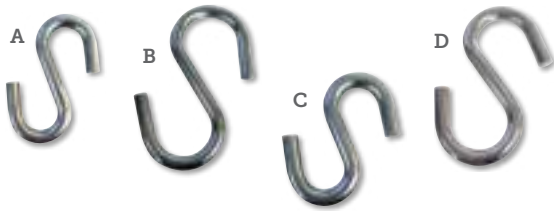

100% Latex Free EPDM Rubber Bumper Swing Seat

Part#	Catalog	PROMO
PSS115	\$47.96	\$32.00

Available in Black, Blue, Red & Yellow

Safety Shackles and Hangers

Part#	Catalog	PROMO
PSS114	\$32.84	\$20.00
PSS124	\$42.88	\$28.00
PSS170	\$8.50	\$5.30
PSS172	\$9.85	\$7.50
PSS175	\$4.85	\$3.50
PSS25	\$46.11	\$25.00
PSS34	\$23.93	\$16.00

PSS172
Chain to hanger

PSS175

PSS170
Chain to seat

PSS25

Safety shackles are required in many states. Check local regulations.

Swing "S" Hooks

Part#	Size	Rated Wt.	Catalog	PROMO
A. PSS17	3" x 5/16"	500 lbs.	\$1.32	\$0.80
B. PSS17A	4" x 5/16"	960 lbs.	\$1.83	\$0.95
C. PSS17HD	3" x 3/8"	750 lbs.	\$2.31	\$1.00
D. PSS18	4" x 3/8"	1284 lbs.	\$2.41	\$1.25

Swing Pintles

Part#	Description	Catalog	PROMO
A. PSS21-34	3/4" Replacement pintle for PSS34	\$17.50	\$8.75
B. PSS21-1	1" Replacement pintle for PSS25	\$19.04	\$8.75

PSS316PEGZ - 250'
PSS516PEGZ - 92'
PSS516
5/16" link