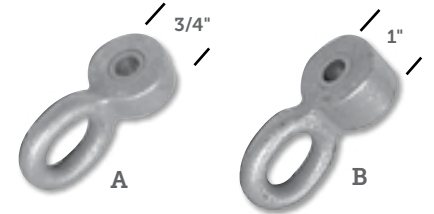

100% Latex Free EPDM Rubber Bumper Swing Seat

Part#	Catalog	PROMO
PSS115	\$47.96	\$32.00

Available in Black, Blue, Red & Yellow

Safety Shackles and Hangers

Part#	Catalog	PROMO
PSS114	\$32.84	\$20.00
PSS124	\$42.88	\$28.00
PSS170	\$8.50	\$5.30
PSS172	\$9.85	\$7.50
PSS175	\$4.85	\$3.50
PSS25	\$46.11	\$25.00
PSS34	\$23.93	\$16.00

PSS172
Chain to hanger

PSS175

PSS170
Chain to seat

PSS25

Safety shackles are required in many states. Check local regulations.

Swing "S" Hooks

Part#	Size	Rated Wt.	Catalog	PROMO
A. PSS17	3" x 5/16"	500 lbs.	\$1.32	\$0.80
B. PSS17A	4" x 5/16"	960 lbs.	\$1.83	\$0.95
C. PSS17HD	3" x 3/8"	750 lbs.	\$2.31	\$1.00
D. PSS18	4" x 3/8"	1284 lbs.	\$2.41	\$1.25

Swing Pintles

Part#	Description	Catalog	PROMO
A. PSS21-34	3/4" Replacement pintle for PSS34	\$17.50	\$8.75
B. PSS21-1	1" Replacement pintle for PSS25	\$19.04	\$8.75

PSS316PEGZ - 250'
PSS516PEGZ - 92'
PSS516
5/16" link