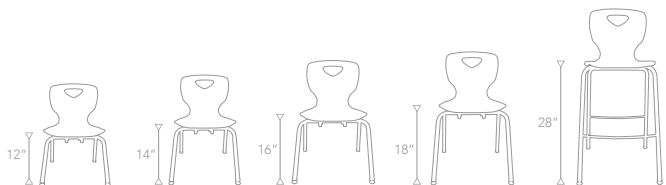

#### CHAIR FRAME

All frame units are formed with 1" diameter, 18 gauge steel. Frames come in four sizes 12", 14", 16" and 18". All units are welded together with two seat brackets of 16 gauge die-formed steel, integrally tying all tube parts together for maximum structural integrity. Chairs can be stacked within like sizes. Frame is chrome plated after all welding is complete.

#### SHELL

One-piece shell is injection molded from special high impact, blush resistant polypropylene plastic. Textured surface is etched to provide a non-slip surface while assisting in maintaining like-new appearance. The underside of the shell is molded with an advanced rib pattern transferring weight directly to the frame. The shell is attached to frame with four machine rivets.

#### SHELL COLORS

Available in standard Black, Navy and Burgundy. Special order; Graphite, Forest Green, Red, Orange, Purple and Yellow.

DESCRIPTION	PART NO.	OVERALL PRODUCT DIMENSIONS	PRODUCT WEIGHT
Badger 12" high chair	BADG-12-XXX	22.24"h x 15.55"w x 28.50"l	5.63 lbs.
Badger 14" high chair	BADG-14-XXX	24.25"h x 15.55"w x 29.33"l	5.83 lbs.
Badger 16" high chair	BADG-16-XXX	31.50"h x 19.29"w x 37.05"l	8.84 lbs.
Badger 18" high chair	BADG-18-XXX	33.74" h x 19.45"w x 38.27"l	9.39 lbs.
Badger28" pub-height chair	BADG-28-XXX	42.65"h x 19.47"w x 39.24"l	12.56 lbs.

"A" shell fits 16", 18" and 28" chairs. "B" shell fits 12" and 14" chairs.

CHAIRS AVAILABLE IN 12", 14", 16", 18" AND PUB-HEIGHT 28"