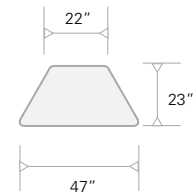

- Upper leg: 2" tubular 16 gauge steel
- Powder coated
- Lower leg insert: 1.75" tubular 16 gauge steel
- Chrome finish
- Steel uppler leg bracket is 12 gauge steel
- Leveling glides with nylon base
- Adjustable height from 21"-30"

RECTANGLE (SML)

RECTANGLE (LRG)

TRAPEZOID (CURVE)

ROUND

HALF DONUT

TRAPEZOID

BOOMERANG