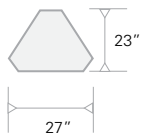

- Upper leg: 2" tubular 16 gauge steel
- Powder coated
- Lower leg insert: 1.75" tubular 16 gauge steel
- Chrome finish
- Steel uppler leg bracket is 12 gauge steel
- Leveling glides with nylon base
- Adjustable height from 21"-30"

Green
(GR)

Yellow
(YW)

Orange
(OR)

Red
(RD)

FORMA ACCESSORIES

- Casters (Set of 4)
- Book Box (not available on Diamond shape)

FLOWER

DIAMOND

RECTANGLE (SML)

RECTANGLE (LRG)

TRAPEZOID (CURVE)

ROUND

HALF DONUT

TRAPEZOID

BOOMERANG