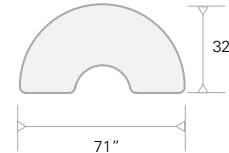

- Upper leg: 2" tubular 16 gauge steel
- Powder coated
- Lower leg insert: 1.75" tubular 16 gauge steel
- Chrome finish
- Steel uppler leg bracket is 12 gauge steel
- Leveling glides with nylon base
- Adjustable height from 21"-30"

RECTANGLE (SML)

RECTANGLE (LRG)

TRAPEZOID (CURVE)

ROUND

HALF DONUT

TRAPEZOID

BOOMERANG