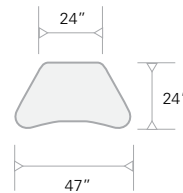

- Upper leg: 2" tubular 16 gauge steel
- Powder coated
- Lower leg insert: 1.75" tubular 16 gauge steel
- Chrome finish
- Steel uppler leg bracket is 12 gauge steel
- Leveling glides with nylon base
- Adjustable height from 21"-30"

RECTANGLE (SML)

RECTANGLE (LRG)

TRAPEZOID (CURVE)

ROUND

HALF DONUT

TRAPEZOID

BOOMERANG