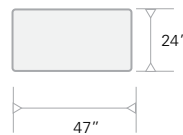

- Upper leg: 2" tubular 16 gauge steel
- Powder coated
- Lower leg insert: 1.75" tubular 16 gauge steel
- Chrome finish
- Steel uppler leg bracket is 12 gauge steel
- Leveling glides with nylon base
- Adjustable height from 21"-30"

Green
(GR)

Yellow
(YW)

Orange
(OR)

Red
(RD)

FORMA ACCESSORIES

- Casters (Set of 4)
- Book Box (not available on Diamond shape)

FLOWER

DIAMOND

RECTANGLE (SML)

RECTANGLE (LRG)

TRAPEZOID (CURVE)

ROUND

HALF DONUT

TRAPEZOID

BOOMERANG