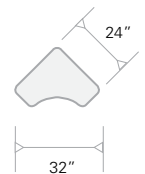

- Upper leg: 2" tubular 16 gauge steel
- Powder coated
- Lower leg insert: 1.75" tubular 16 gauge steel
- Chrome finish
- Steel uppler leg bracket is 12 gauge steel
- Leveling glides with nylon base
- Adjustable height from 21"-30"

RECTANGLE (SML)

RECTANGLE (LRG)

TRAPEZOID (CURVE)

ROUND

HALF DONUT

TRAPEZOID

BOOMERANG