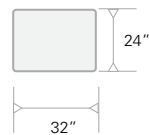

- Upper leg: 2" tubular 16 gauge steel
- Powder coated
- Lower leg insert: 1.75" tubular 16 gauge steel
- Chrome finish
- Steel uppler leg bracket is 12 gauge steel
- Leveling glides with nylon base
- Adjustable height from 21"-30"

Green
(GR)

Yellow
(YW)

Orange
(OR)

Red
(RD)

FORMA ACCESSORIES

- Casters (Set of 4)
- Book Box (not available on Diamond shape)

FLOWER

DIAMOND

RECTANGLE (SML)

RECTANGLE (LRG)

TRAPEZOID (CURVE)

ROUND

HALF DONUT

TRAPEZOID

BOOMERANG