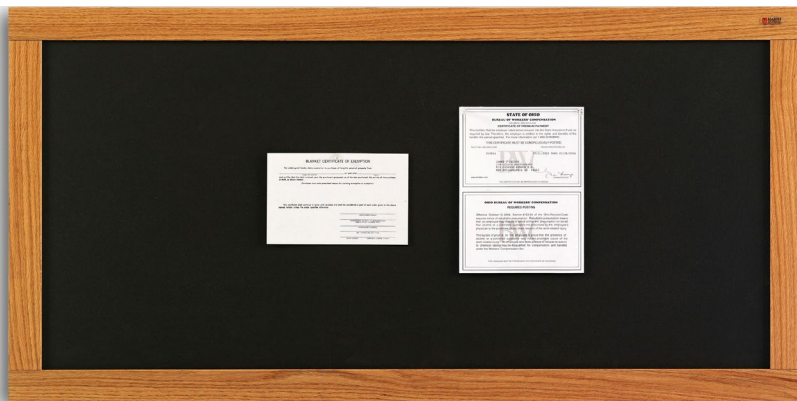

MARSH Bulletin Boards

Size (HxW)	Item Number	Weight (lbs.)	
18" x 24"	WN-182	4	
24" x 36"	WN-203	9	
36" x 48"	WN-304*	16	
4' x 4'	AN404-7500	23	
4' x 6'	AN406-7500	37	
4' x 8'	AN408-7500	48	
4' x 10'	AN410-7500	66	
4' x 12'	AN412-7500	82	

1/16" Natural Cork on 1/2" Fiberboard

Cork's natural resilience makes it ideal for display purposes

Solid Oak Wood Frames

- 2" trim face
- L-Clip installation

Marsh's Plas-Cork

Size (HxW)	Item Number	Weight (lbs.)	
24" x 36"	WP-203	25	
36" x 48"	WP-304*	27	
4' x 4'	AP404-7500	39	
4' x 6'	AP406-7500	53	
4' x 8'	AP408-7500	70	
4' x 10'	AP410-7500	98	
4' x 12'	AP412-7500	117	

1/4" Plas-Cork on 1/4" MDF

Top of the line posting surface! Does not dry out, crack, peel or crumble.

Available in 6 Plas-Cork colors

Marsh's Vinyl

Vinyl covering 1/2" Fiberboard

Coated vinyl is stain resistant and wipes clean easily.